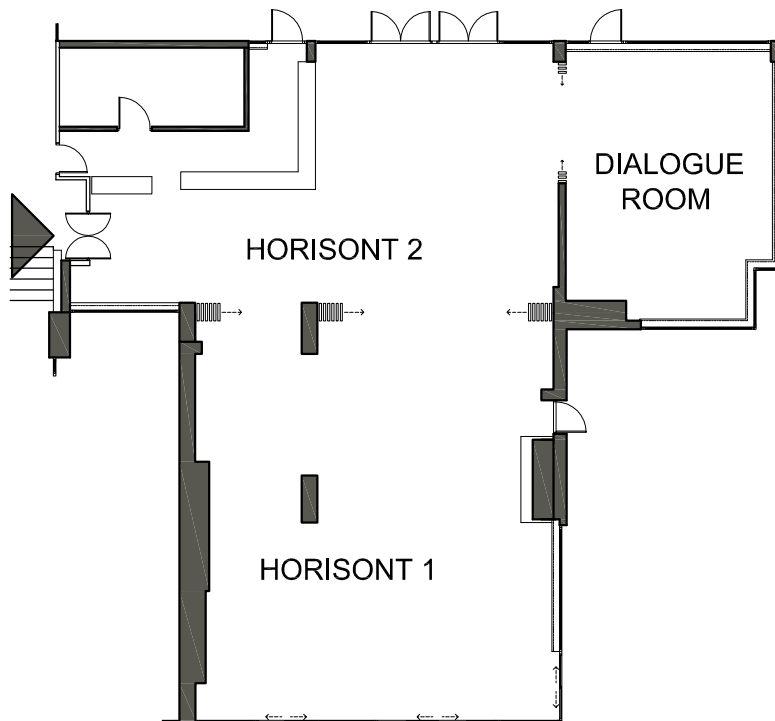

BUSINESS CENTER

BUSINESS CENTER

total area 270. m2

HORISONT 1 area 127.00 m2

HORISONT 2 area 97.00 m2

DIALOGUE ROOM area 46.00 m2